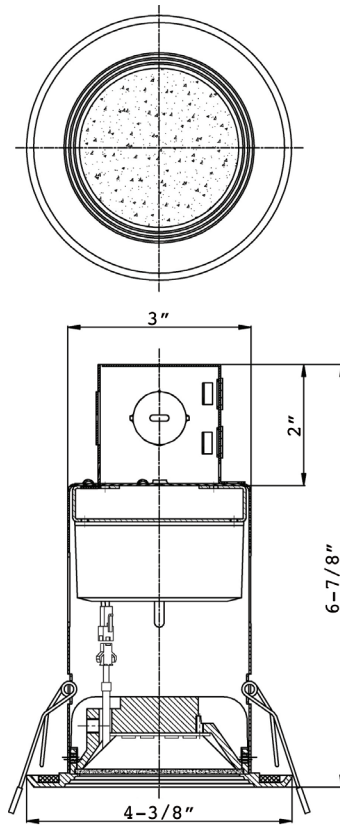

# ESSENTIAL LED RECESSED LIGHTING

DWL3GS9 | 3" White Complete Fixture Gimbal Spot

**i** ESSENTIAL by Electrix – a complete line of efficient, LED lighting products for remodeling, retrofitting and design-build contractors. ESSENTIAL is based on the strength of Electrix, LLC, with more than 50 years of experience serving the building and design community offering high value products backed by service and commitment.

## FEATURES

- Up to 75% energy savings compared to incandescent
- Best lumen output in class, 3000°K CCT Warm White Light
- Ideal for all residential and commercial applications
- Most efficient Lumens / Watt in class
- Heat sink for cool operation and long life
- Suitable for drywall from 3/8" to 5/8"
- State of the art COB (Chip On Board) Designs for better overall performance
- Triac Dimming
- ETL listed for use in dry, damp and wet applications

- **MODEL #:** DWL3GS9
- **SIZE:** 3"
- **LUMENS:** 743
- **WATTAGE:** 9.3
- **EFFICACY (LPW):** 80
- **CRI:** 90+
- **NOMINAL CCT:** 3000° K – Warm White Light
- **BEAM ANGLE:** 35
- **MASTER PACK QUANTITY:** 8
- **CERTIFICATIONS:** Energy Star, ETL, IC, Airtight, Damp, Wet