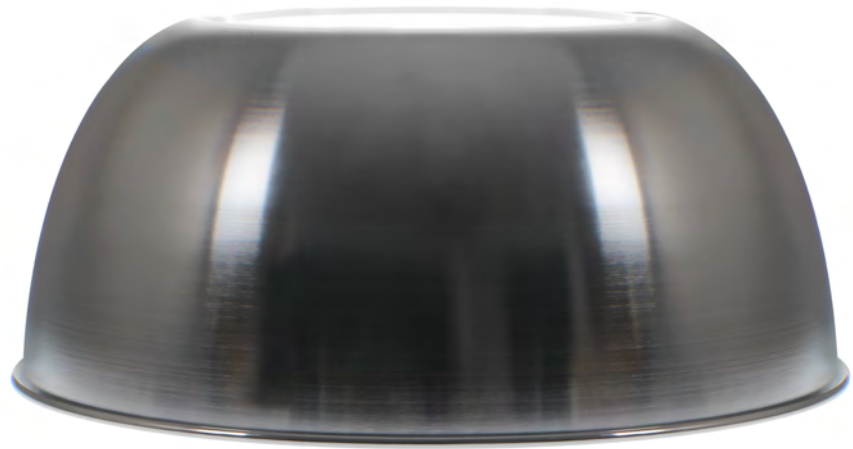

COMMERCIAL / INDUSTRIAL LIGHTING

HBY-90AR-14 | 14" 90° Aluminum High Bay Reflector

i FEATURES

- This reflector can be attached to any wattage Essential High Bay
- Reflectors direct and focus the light emitted from the LEDs for precise illumination with less glare
- Made of precision spun aluminum