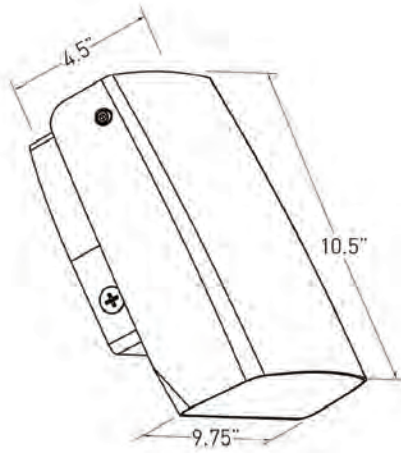

ESSENTIAL LED OUTDOOR LIGHTING

WLP-A20-1400-4B | WLP-A30-2700-4B | WLP-A70-5400-4B
WLP-A100-7000-4B | Adjustable Wall Pack

FEATURES

- Up to 75% energy savings compared to incandescent
- Die-cast aluminum housing with hinged front frame for durability
- Fully gasketed glass lens protects the LEDs from water and bugs
- Superior thermal management
- Contemporary design and 50,000 hour lifetime makes for an ideal replacement of traditional fixtures
- Full cut-off design is nighttime friendly.
- IP65 rated, suitable for Wet Locations
- DLC, ETL, FCC, RoHS certified

SPECIFICATIONS

Power	Lumens	Color Temperature	Voltage	Photo Cell Voltage	Beam Angle	Power Factor	CRI	Average Life	Finish
WLP-A20-1400-4B									
20W	1400LM	4000°K	100-277V	120V	90	>0.9	>80	50000H	Black
WLP-A30-2700-4B									
30W	2700LM	4000°K	100-277V	120V	90	>0.9	>80	50000H	Black
WLP-A70-5400-4B									
70W	5400LM	4000°K	100-277V	120V	90	>0.9	>80	50000H	Black
WLP-A100-70000-4B									
100W	7000LM	4000°K	100-277V	120V	90	>0.9	>80	50000H	Black