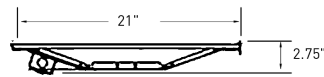

 45 Spring Street, New Haven, CT 06519  
 203.776.5577  
 [EssentialElectrix.com](http://EssentialElectrix.com)

Mounting brackets to extend width to 24" included.

- **MODEL #:** TRK-24-35K-4000
- **DIMENSIONS:** 46.66" x 21" x 2.75"
- **WEIGHT:** 20 lb
- **LUMENS:** 3850
- **POWER:** 40 W
- **EFFICIENCY:** 97 Lm/W
- **CRI:** 80+
- **VOLTAGE:** 120-277V
- **COLOR TEMPERATURE:** 3500K
- **BEAM ANGLE:** 120°
- **POWER FACTOR:** >0.95
- **DIMMING:** 1-10V
- **AVERAGE LIFE:** 50,000 Hours
- **CERTIFICATIONS:** ETL, CE, DLC