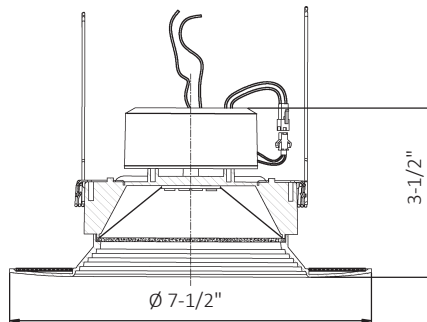

- **MODEL #:** DWR6FF21
- **SIZE:** 5-6"
- **LUMENS:** 1310
- **WATTAGE:** 21.2
- **EFFICACY (LPW):** 62
- **CRI:** 90+
- **NOMINAL CCT:** 3000°K – Warm White Light
- **BEAM ANGLE:** 90
- **MASTER PACK QUANTITY:** 16
- **CERTIFICATIONS:** Energy Star, ETL, Airtight, Damp, Wet