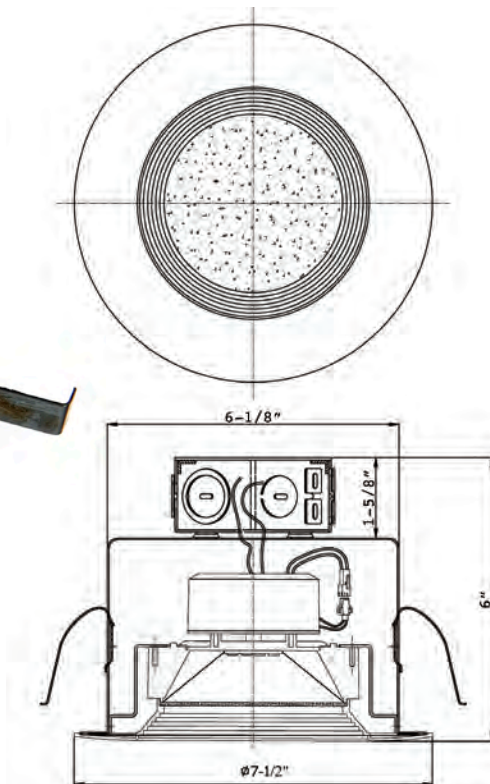

# ESSENTIAL LED RECESSED LIGHTING

DWL6FF21 | 5-6" White Complete Fixture Fixed Flood

**i** ESSENTIAL by Electrix – a complete line of efficient, LED lighting products for remodeling, retrofitting and design-build contractors. ESSENTIAL is based on the strength of Electrix, LLC, with more than 50 years of experience serving the building and design community offering high value products backed by service and commitment.

## FEATURES

- Up to 75% energy savings compared to incandescent
- Best lumen output in class, 3000°K CCT Warm White Light
- Ideal for all residential and commercial applications
- Most efficient Lumens / Watt in class
- Heat sink for cool operation and long life
- Suitable for drywall from 3/8" to 5/8"
- State of the art COB (Chip On Board) Designs for better overall performance
- Triac Dimming
- ETL listed for use in dry, damp and wet applications

- **MODEL #:** DWL6FF21
- **SIZE:** 5-6"
- **LUMENS:** 1310
- **WATTAGE:** 21.2
- **EFFICACY (LPW):** 62
- **CRI:** 90+
- **NOMINAL CCT:** 3000°K – Warm White Light
- **BEAM ANGLE:** 90
- **MASTER PACK QUANTITY:** 12
- **CERTIFICATIONS:** Energy Star, ETL, IC, Airtight, Damp, Wet