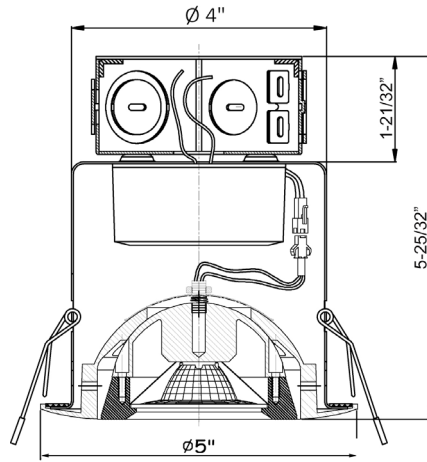

FEATURES

- Up to 75% energy savings compared to incandescent
- Best lumen output in class, 3000°K CCT Warm White Light
- Ideal for all residential and commercial applications
- Most efficient Lumens / Watt in class
- Heat sink for cool operation and long life
- Suitable for drywall from 3/8" to 5/8"
- State of the art COB (Chip On Board) Designs for better overall performance
- Triac Dimming
- ETL listed for use in dry, damp and wet applications

- **MODEL #:** DWL4GS11
- **SIZE:** 4"
- **LUMENS:** 898
- **WATTAGE:** 11
- **EFFICACY (LPW):** 81
- **CRI:** 90+
- **NOMINAL CCT:** 3000° K – Warm White Light
- **BEAM ANGLE:** 35
- **MASTER PACK QUANTITY:** 8
- **CERTIFICATIONS:** Energy Star, ETL, IC, Airtight, Damp, Wet