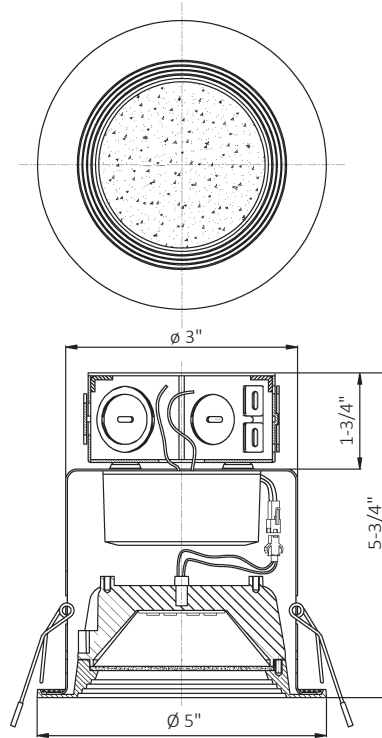

ESSENTIAL LED RECESSED LIGHTING

DWL4FF9 | 4" White Complete Fixture Fixed Flood

i ESSENTIAL by Electrix – a complete line of efficient, LED lighting products for remodeling, retrofitting and design-build contractors. ESSENTIAL is based on the strength of Electrix, LLC, with more than 50 years of experience serving the building and design community offering high value products backed by service and commitment.

- **MODEL #:** DWL4FF9
- **SIZE:** 4"
- **LUMENS:** 741
- **WATTAGE:** 9.7
- **EFFICACY (LPW):** 76
- **CRI:** 90+
- **NOMINAL CCT:** 3000°K – Warm White Light
- **BEAM ANGLE:** 90
- **MASTER PACK QUANTITY:** 8
- **CERTIFICATIONS:** Energy Star, ETL, IC, Airtight, Damp, Wet