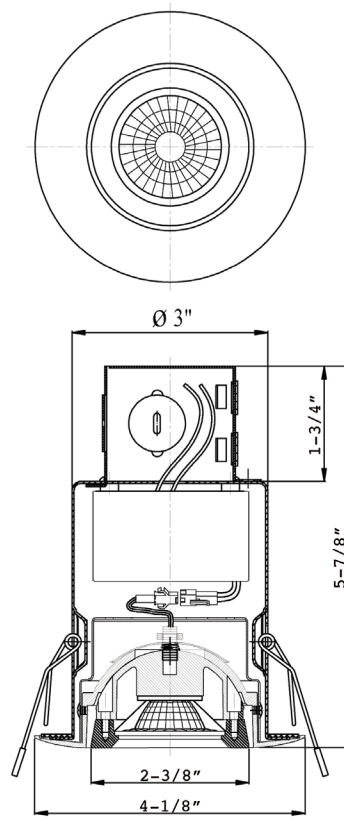

- **MODEL #:** DWL3FF8
- **SIZE:** 3"
- **LUMENS:** 571
- **WATTAGE:** 8.2
- **EFFICACY (LPW):** 70
- **CRI:** 90+
- **NOMINAL CCT:** 3000° K – Warm White Light
- **BEAM ANGLE:** 90
- **MASTER PACK QUANTITY:** 8
- **CERTIFICATIONS:** Energy Star, ETL, IC, Airtight, Damp, Wet